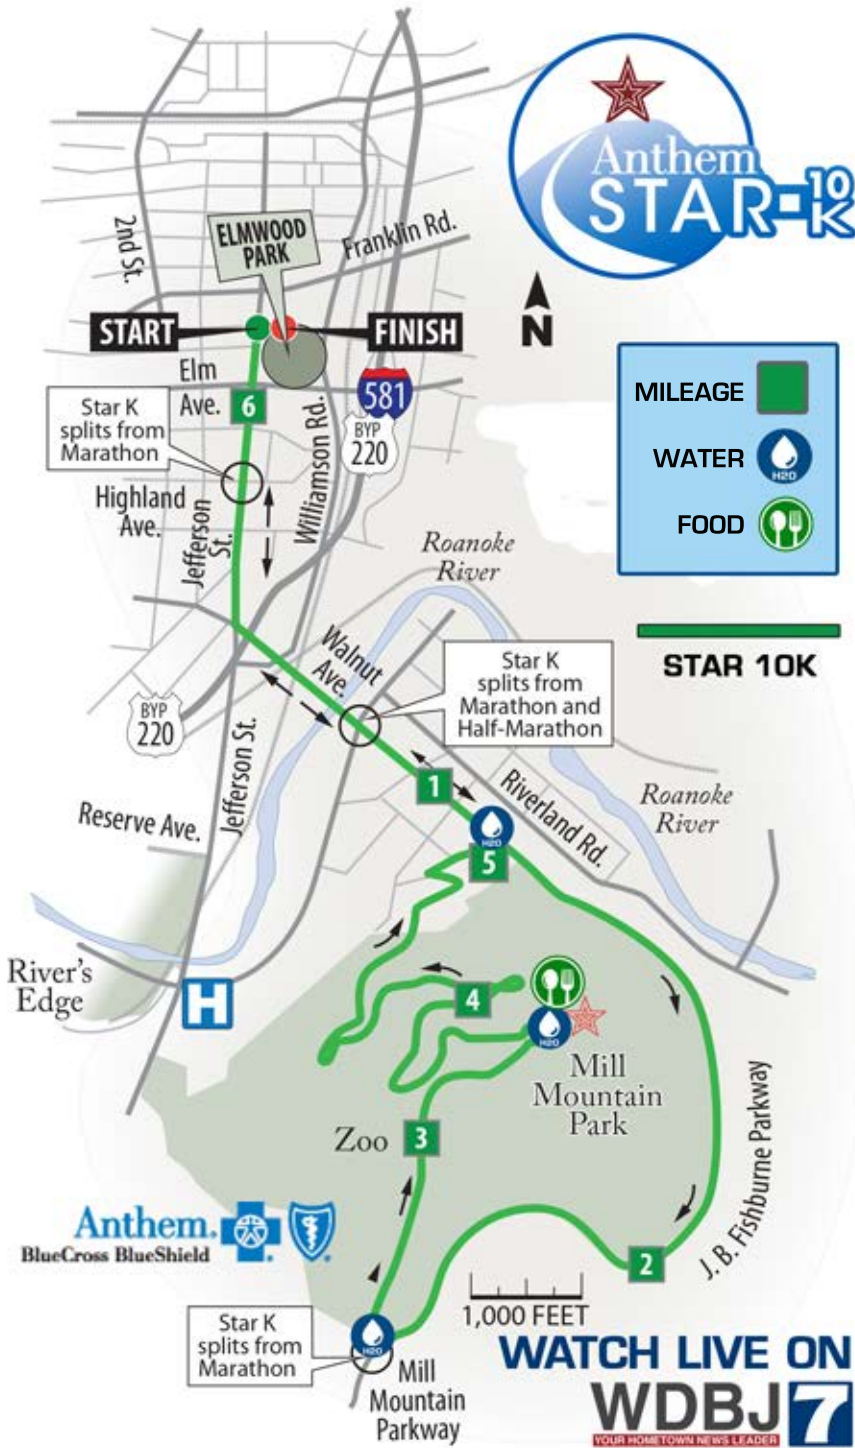

MILEAGE 

WATER 

FOOD 

STAR 10K

Star K splits from Marathon

Mill Mountain Parkway

1,000 FEET

WATCH LIVE ON
WDBJ 7
YOUR HOMETOWN NEWS LEADER